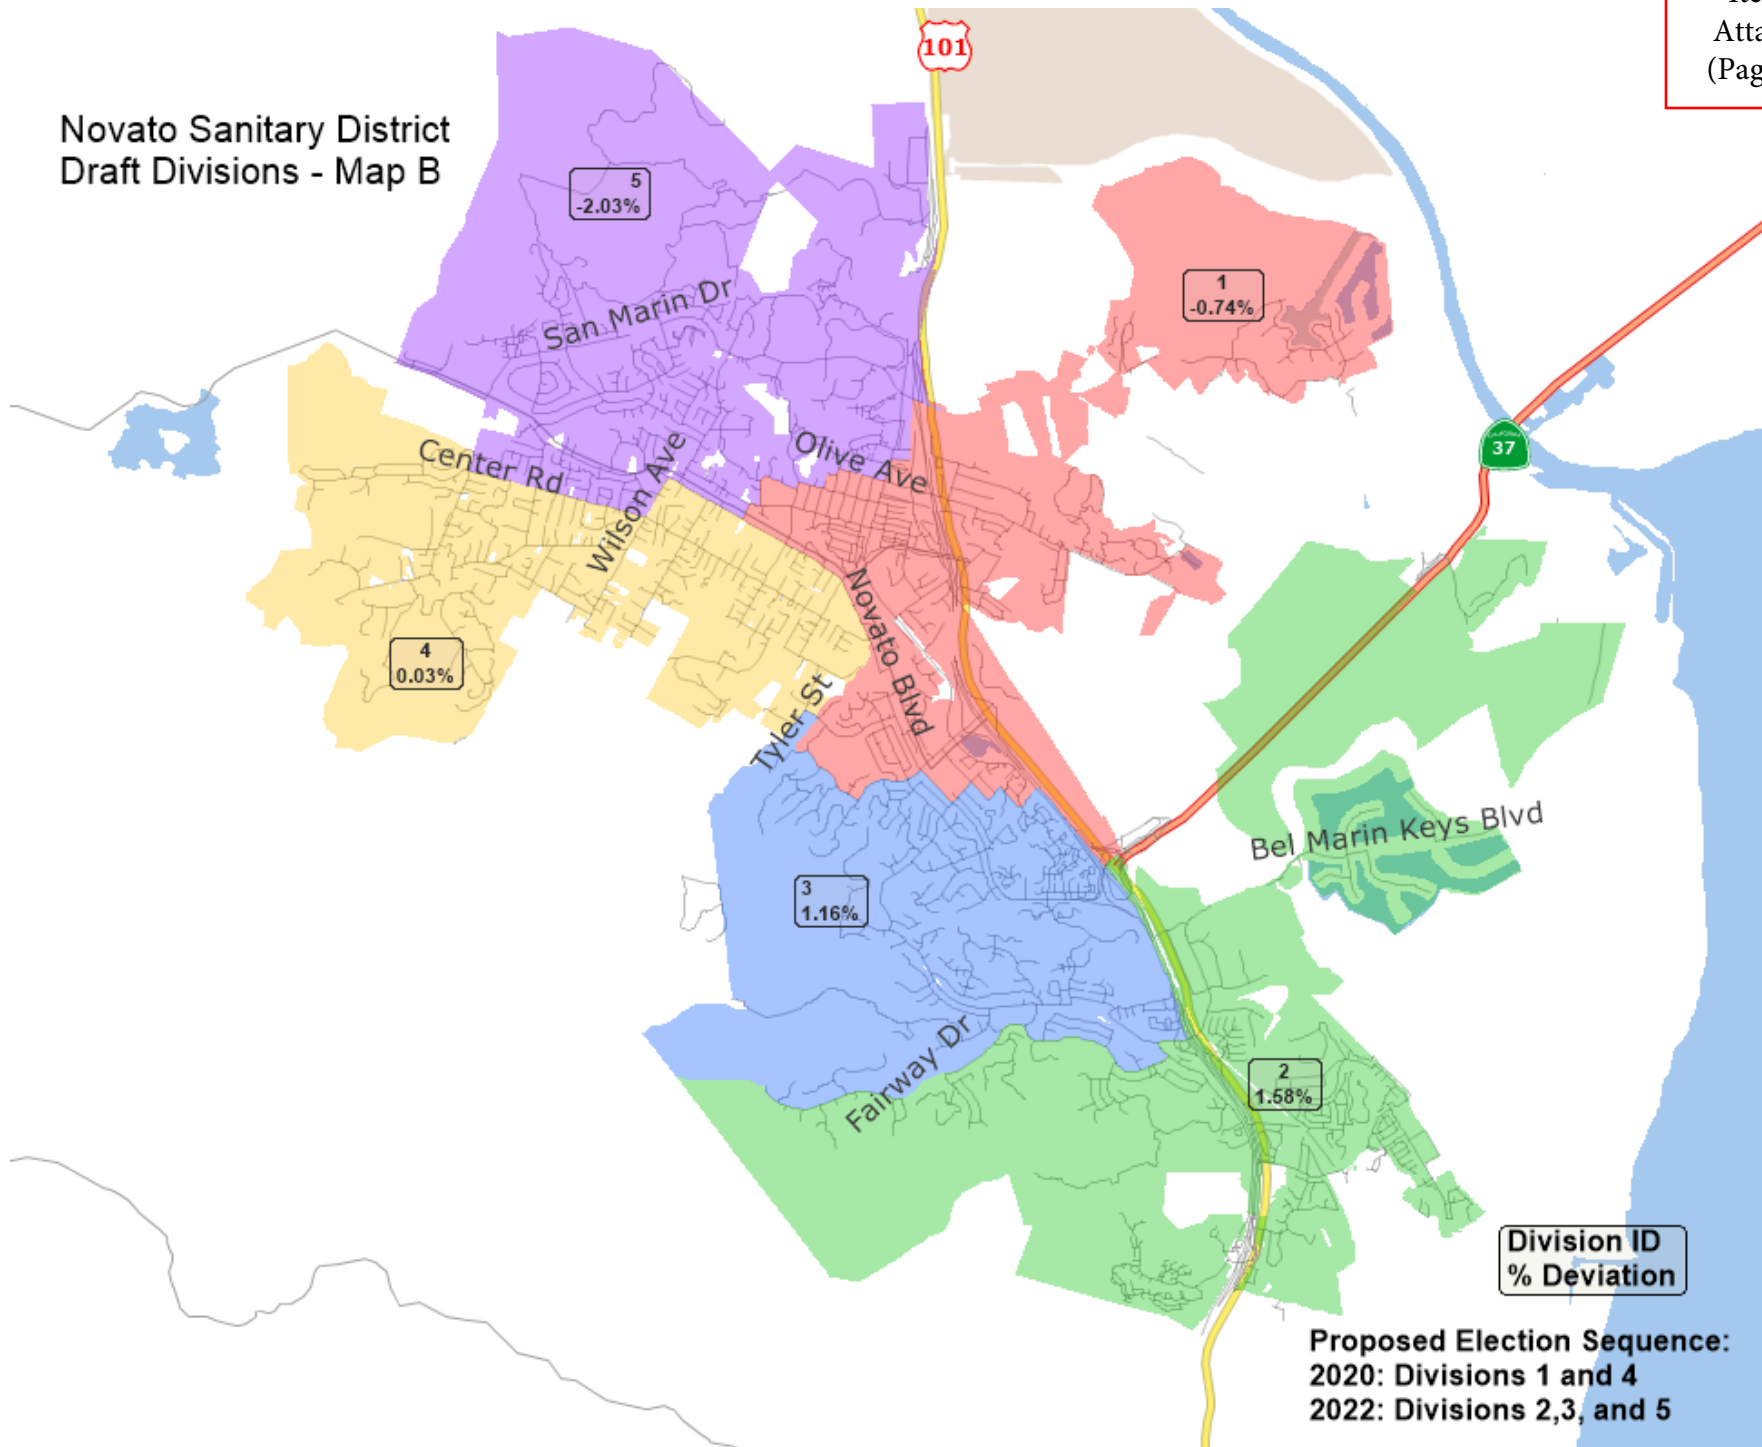

Novato Sanitary District Draft Divisions - Map B

Proposed Election Sequence:
2020: Divisions 1 and 4
2022: Divisions 2,3, and 5